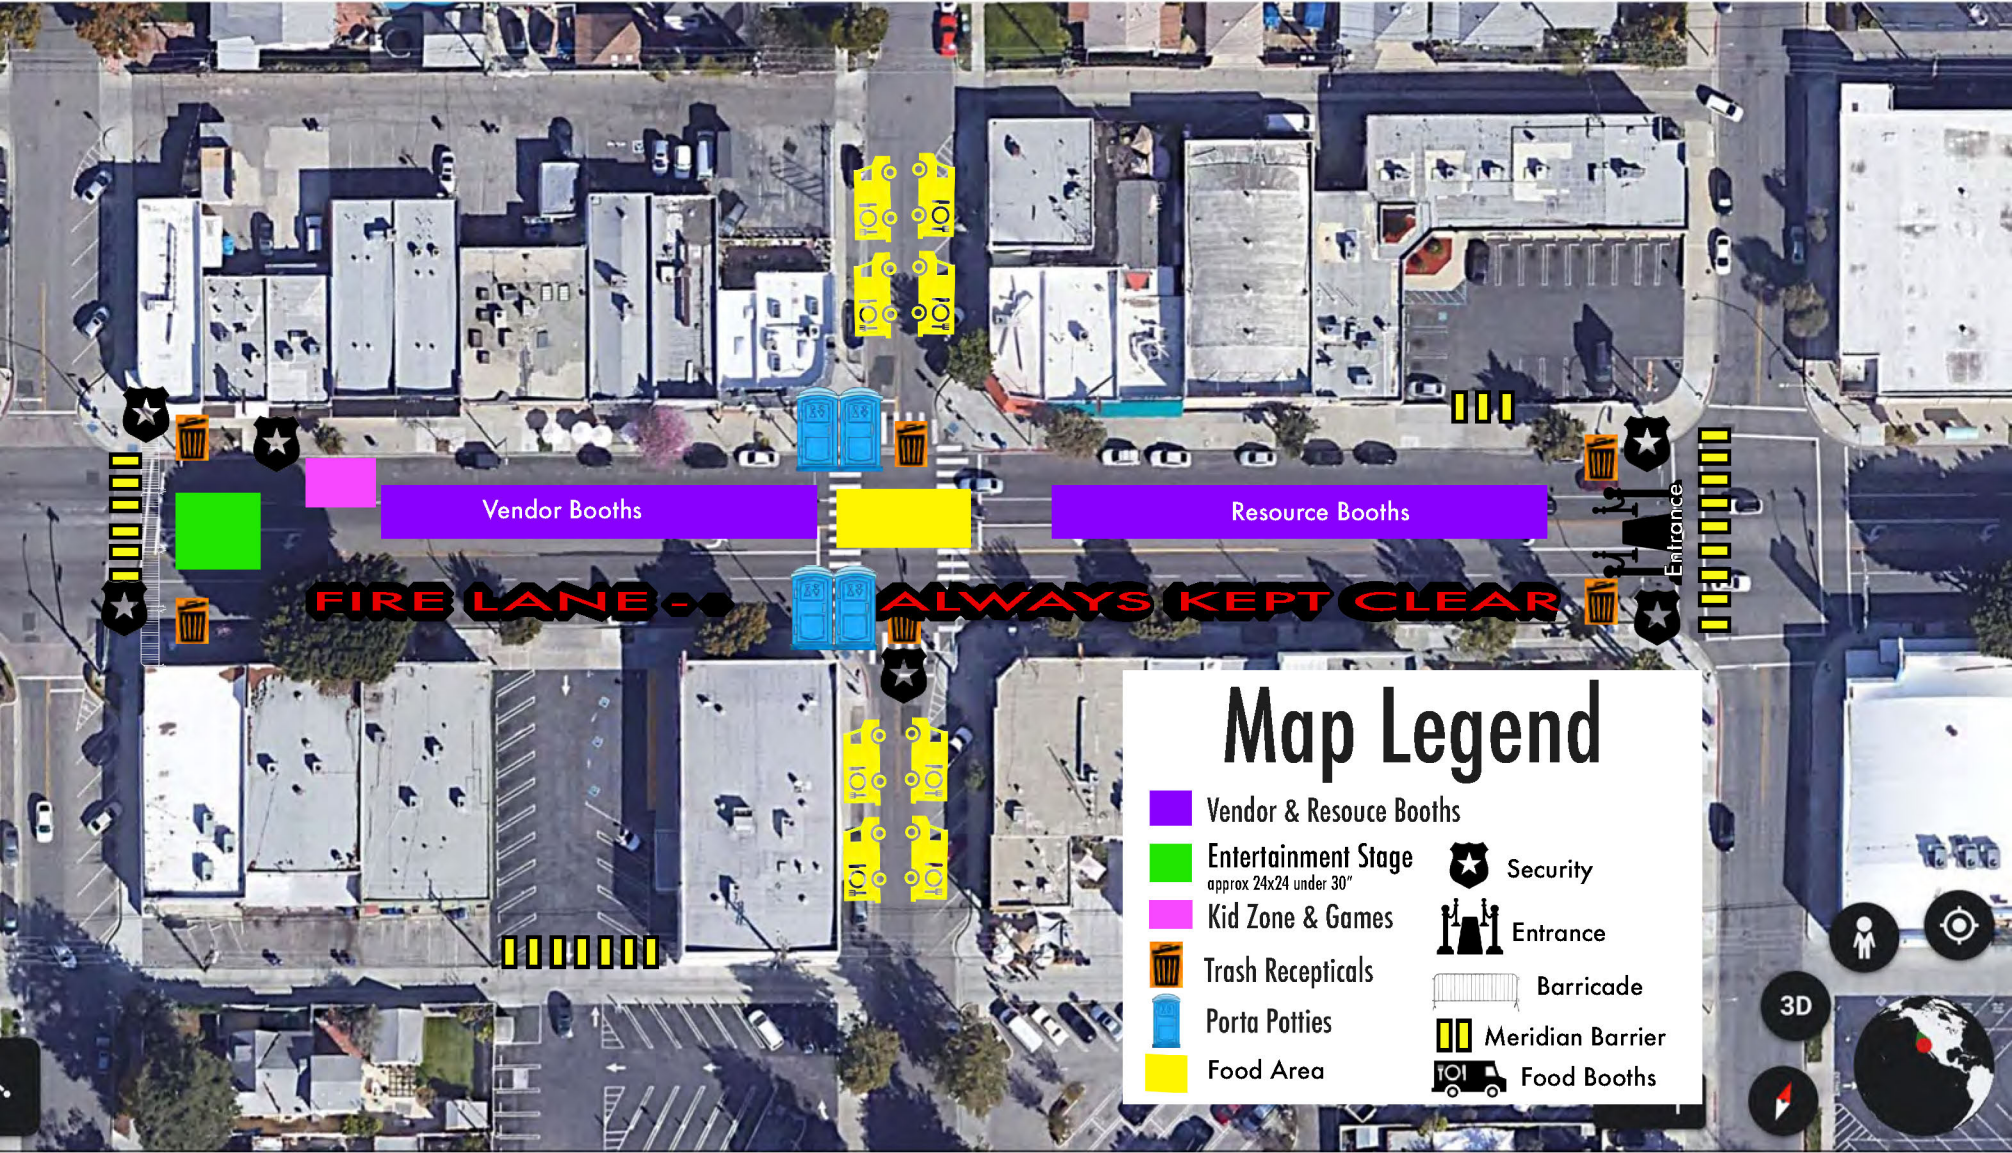

Map - Burbank Pride-Family Pride in the Park 2023 Event

Vendor Booths

Resource Booths

FIRE LANE - ALWAYS KEPT CLEAR

Map Legend

	Vendor & Resouce Booths		Security
	Entertainment Stage approx 24x24 under 30"		Entrance
	Kid Zone & Games		Barricade
	Trash Recepticals		Meridian Barrier
	Porta Potties		Food Booths
	Food Area		