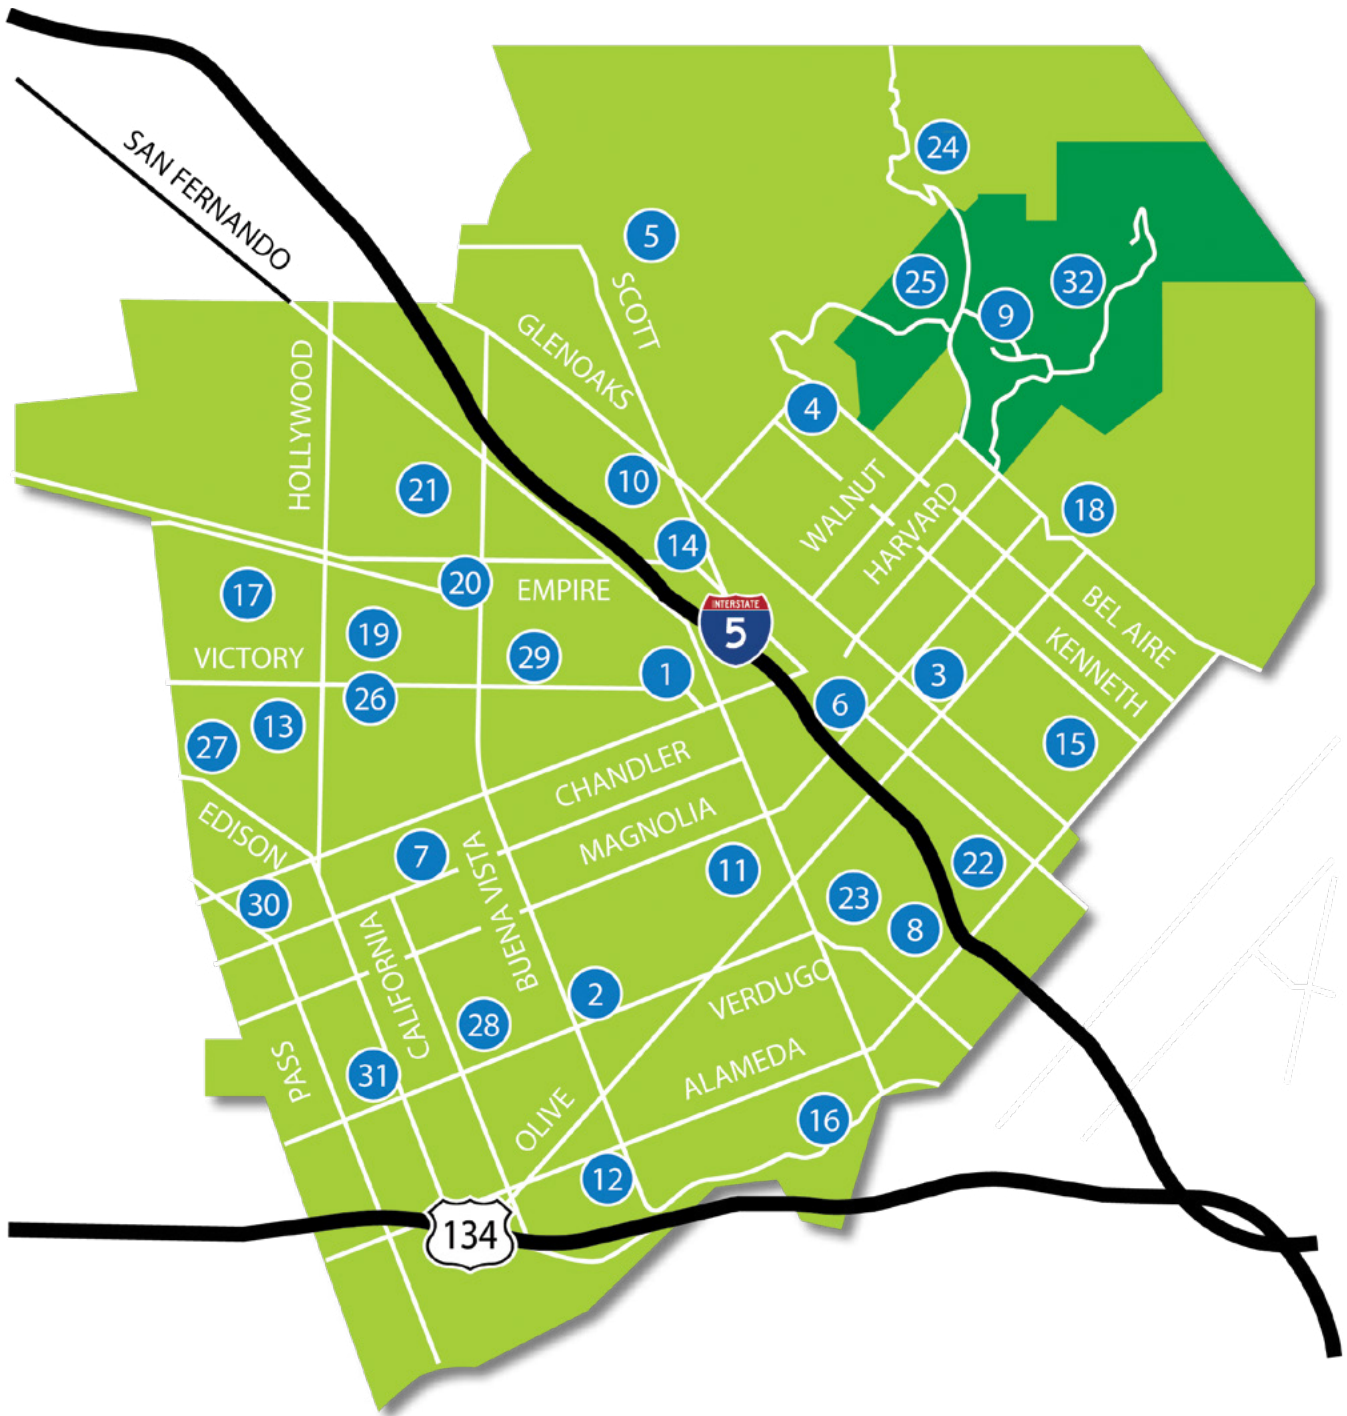

15) Miller Park 720 E. Providencia Ave. 91501	20) Robert E. Gross Park 2800 W. Empire Ave. 91504	25) Stough Canyon Park 1335 Lockheed View Dr. 91504	28) Verdugo Park 3201 W. Verdugo Ave. 91505
16) Mountain View Park 1401 W. Riverside Dr. 91506	21) Robert E. Lundigan Park 2701 Thornton Ave. 91504	Starlight Bowl 1249 Lockheed View Dr.	Recreation Center 818.238.5390
17) Larry L. Maxam Park 3715 Pacific Ave. 91505	22) Robert R. Ovrom Park 601 S. San Fernando Blvd. 91502	26) Tuttle Senior Adult Center 1731 N. Ontario St. 91505	29) Vickroy Park 2300 Monterey Pl. 91506
18) Palm Park 1125 E. Orange Grove Ave. 91501	23) Santa Anita Playlot 250 W. Santa Anita Ave. 91502	27) Valley Park 1625 N. Valley St. 91505	30) Whitnall Highway Park North 1202 N. Whitnall Hwy. 91505
19) Ralph Foy Park 3211 W. Victory Blvd. 91505 LA Kings Burbank Sports Center 310.310.9322	24) Stough Canyon Nature Center 2300 E. Walnut Ave. 91501	Valley Skate Park 818.238.5390	31) Whitnall Highway Park South 610 N. Whitnall Hwy. 91505 32) Wildwood Canyon Park 1701 Wildwood Canyon 91501